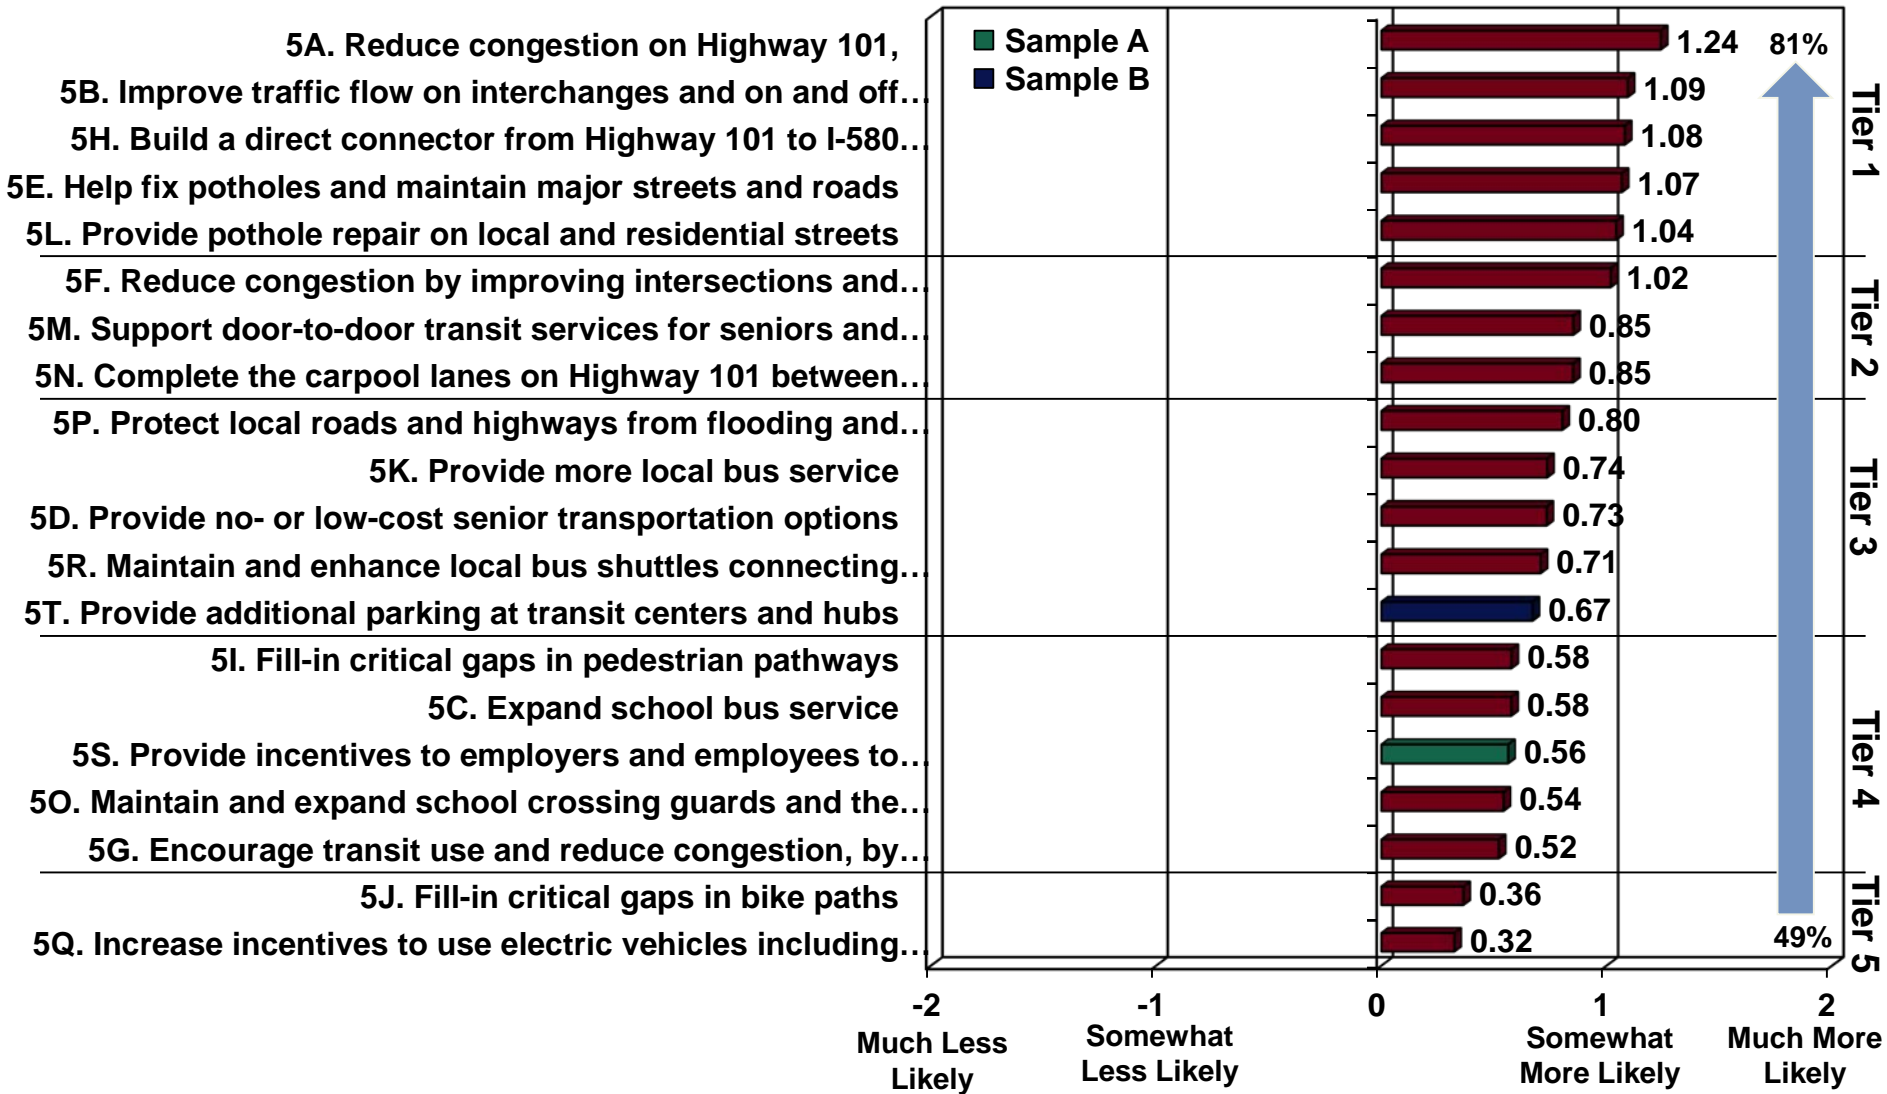

# Q5. Features of the Measure

## November 2020 (n=1,113)

Note: The above rating questions have been abbreviated for charting purposes, and responses were recoded to calculate mean scores: "Much More Likely" = +2, "Somewhat More Likely" = +1, "No Effect" = 0, "Somewhat Less Likely" = -1, and "Much Less Likely" = -2.